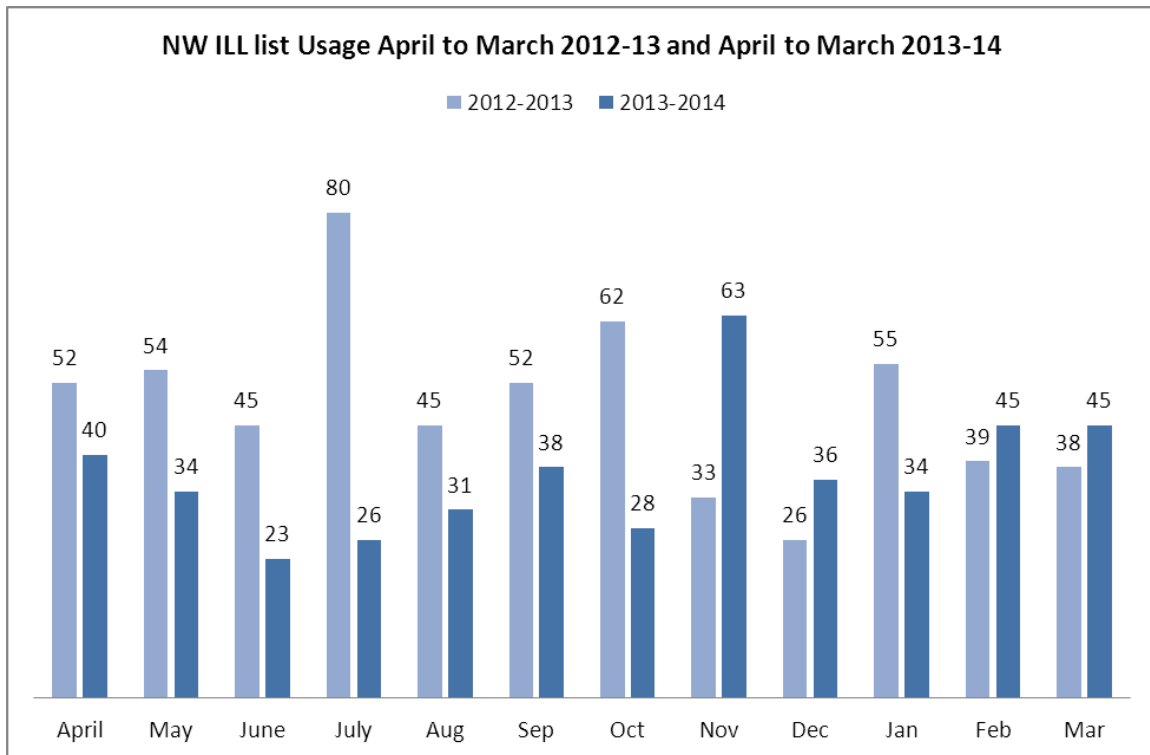

## NW Inter-Lending Activity: Email list and Website

Figures for [www.lihnn.nhs.uk](http://www.lihnn.nhs.uk) for 1 April 2013 to 31 March 2014

	Page views	Unique Page views	Users	Sessions	Pages / Session
/viewholdings.aspx	716	328	199	20	35.80
/viewallholdings.aspx	1,086	179	128	16	67.88
/search.aspx	40,218	6,661	1,320	1,300	30.94
/Default.aspx	6,120	1,560	460	1,317	4.65
/admin/	462	126	16	2	231.00
/	571	420	134	151	3.78
<b>TOTALS</b>	<b>49,173</b>	<b>9,274</b>	<b>2,257</b>	<b>2,806</b>	

Linda Ferguson

Revised version to include March 2014 figures produced 23 April 2014