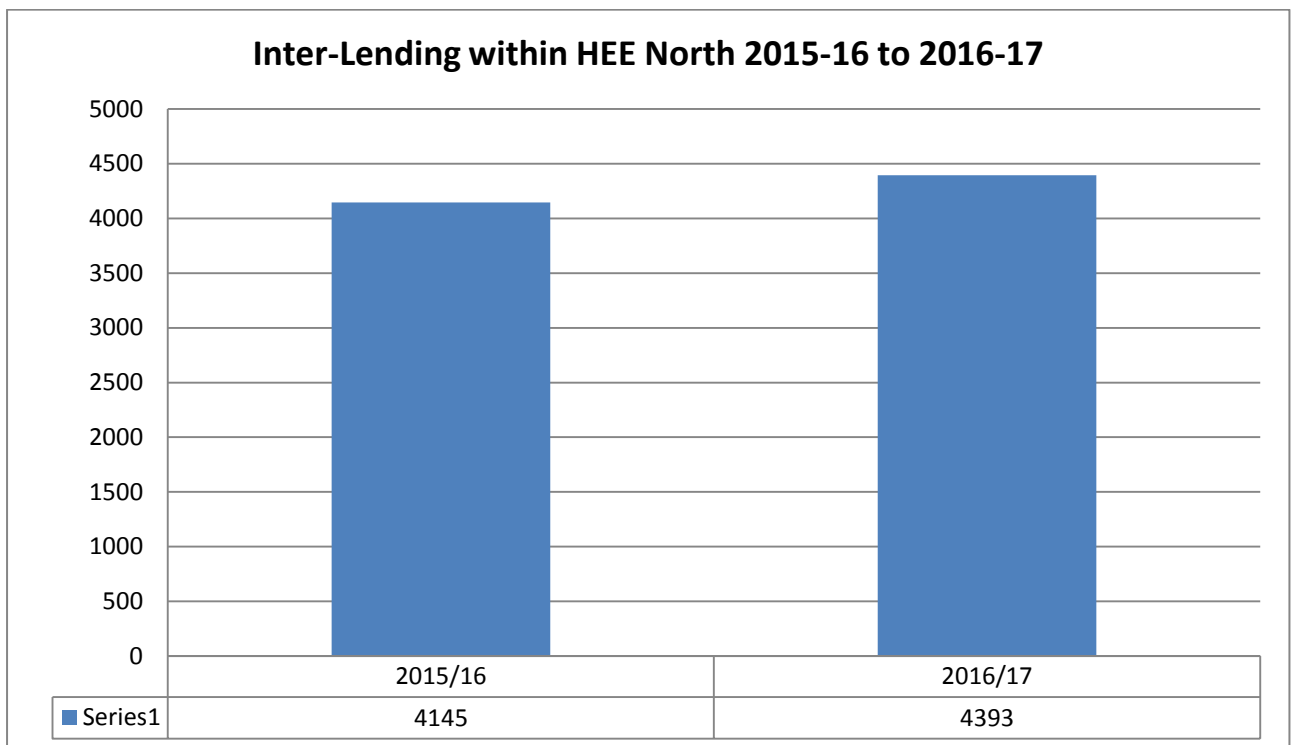

HEE North Inter-Lending Trends 2015-16 to 2016-17

Inter-Lending supplied by the BL 2015-16 to 2016-17

■ Series1

2015/16

2016/17

822

592

Inter-Lending supplied by other libraries 2015-16 to 2016/17

■ Series1

2015/16

2016/17

524

487