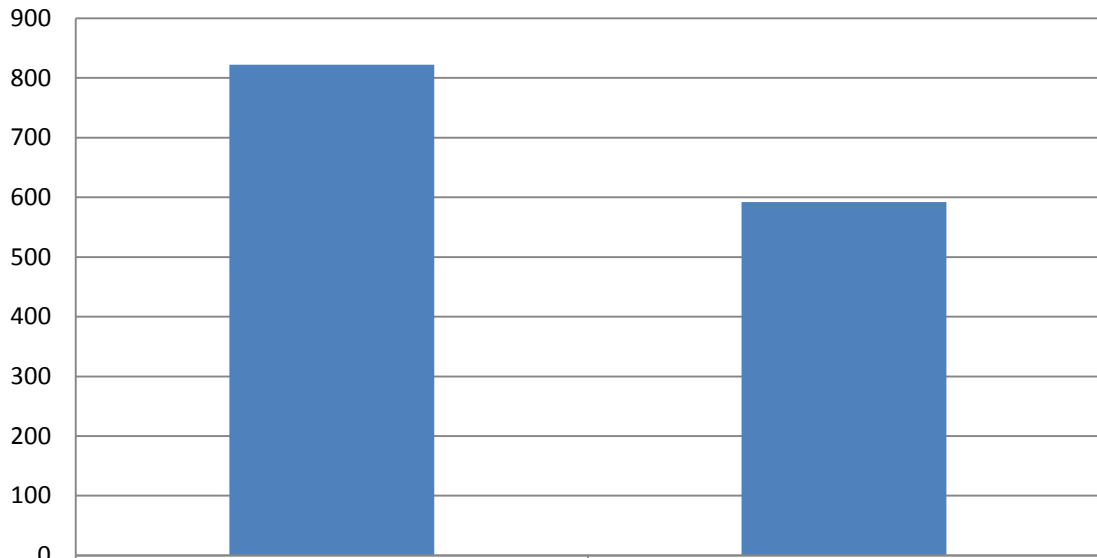

HEE North Inter-Lending Trends 2015-16 to 2016-17

Inter-Lending supplied by the BL 2015-16 to 2016-17

■ Series1

2015/16

2016/17

822

592

Inter-Lending supplied by other libraries 2015-16 to 2016/17