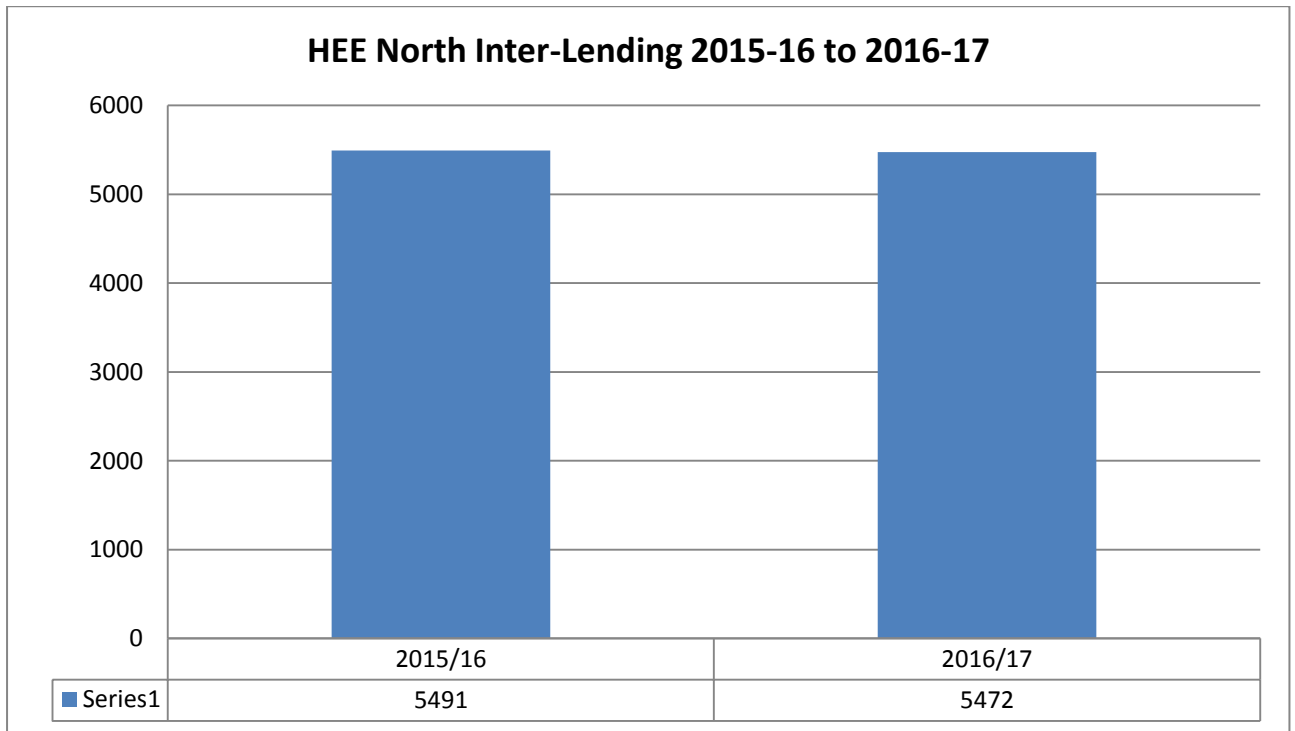

HEE North Inter-Lending Trends 2015-16 to 2016-17

Inter-Lending supplied by the BL 2015-16 to 2016-17

■ Series1

2015/16

2016/17

822

592

Inter-Lending supplied by other libraries 2015-16 to 2016/17

■ Series1

2015/16

2016/17

524

487