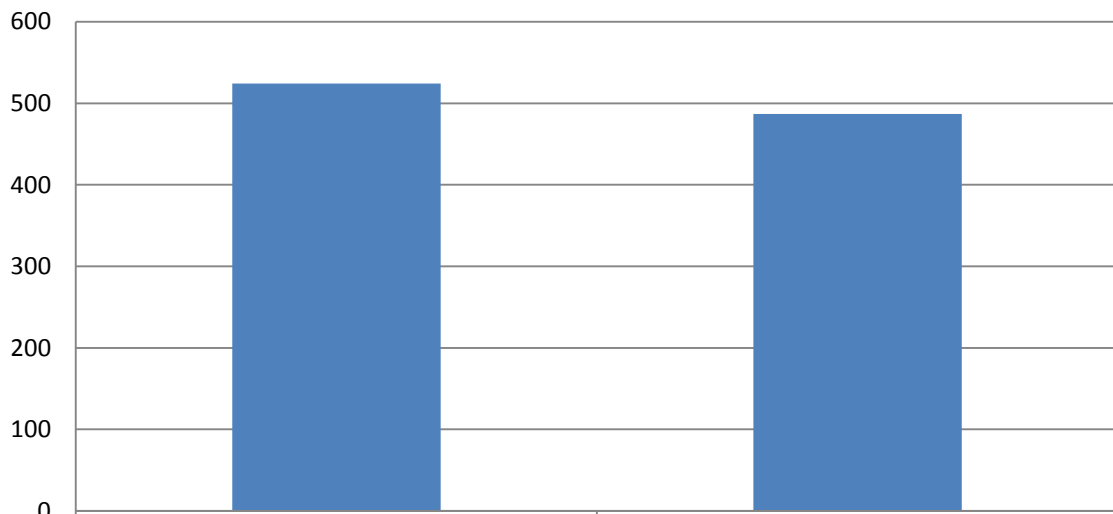

HEE North Inter-Lending Trends 2015-16 to 2016-17

Inter-Lending supplied by the BL 2015-16 to 2016-17

■ Series1

2015/16

2016/17

822

592

Inter-Lending supplied by other libraries 2015-16 to 2016/17